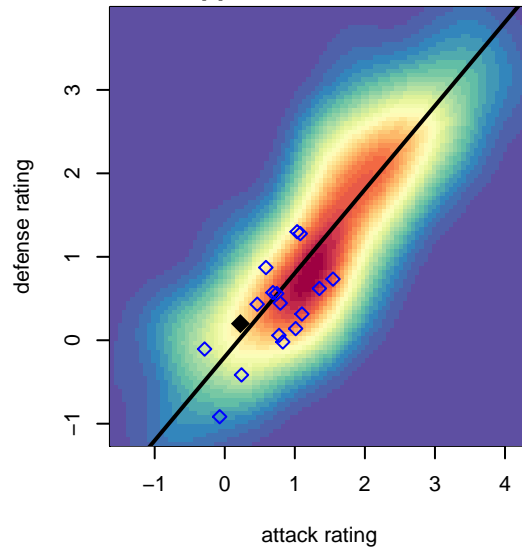

# PCU Black 1 G04

Portland City United SC  
 Portland, OR  
 G04 total strength=860  
 attack=1.25 defense=1.22  
 fall league = PTT G04 Div 2 Red South  
 spr league = Spr OYS G04 Div 2 White

alt names used:  
 PCU 04G Black  
 PCU 04G Black  
 PCU 04G Black

Venues played:  
 2017 PTT G04 Division 2 Red South  
 2017 OYS Founders Cup G04  
 2017 Spr OYS G04 Division 2 White

**PCU Black 1 G04**  
 Dots are actual minus expected GF (blue circles) and GA (red triangles).  
 Blue line is smoothed change in attack strength. Red is smoothed change in defense strength.

**attack and defense variance (black dot)  
relative to other teams  
and top 10 in region**

**attack and defense rating  
relative to others at age  
and all opponents in last 13 months**

**Performance relative to 13 month average**