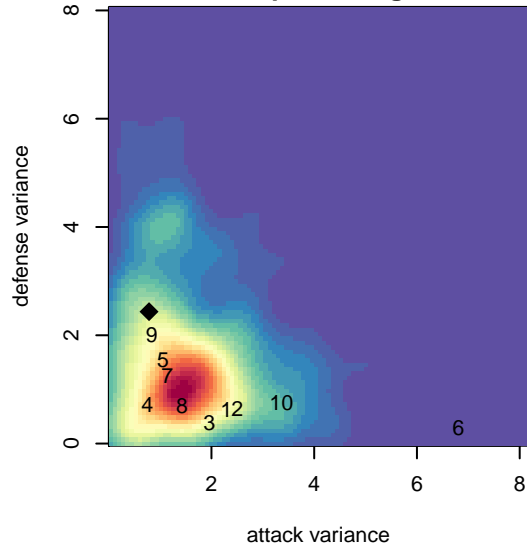

# PCU Black 1 G04

Portland City United SC  
 Portland, OR  
 G04 total strength=860  
 attack=1.25 defense=1.22  
 fall league = PTT G04 Div 2 Red South  
 spr league = Spr OYS G04 Div 2 White

alt names used:  
 PCU 04G Black  
 PCU 04G Black  
 PCU 04G Black

Venues played:  
 2017 PTT G04 Division 2 Red South  
 2017 OYS Founders Cup G04  
 2017 Spr OYS G04 Division 2 White

**PCU Black 1 G04**  
 Dots are actual minus expected GF (blue circles) and GA (red triangles).  
 Blue line is smoothed change in attack strength. Red is smoothed change in defense strength.

**attack and defense variance (black dot)  
relative to other teams  
and top 10 in region**

**attack and defense rating  
relative to others at age  
and all opponents in last 13 months**

**Performance relative to 13 month average**