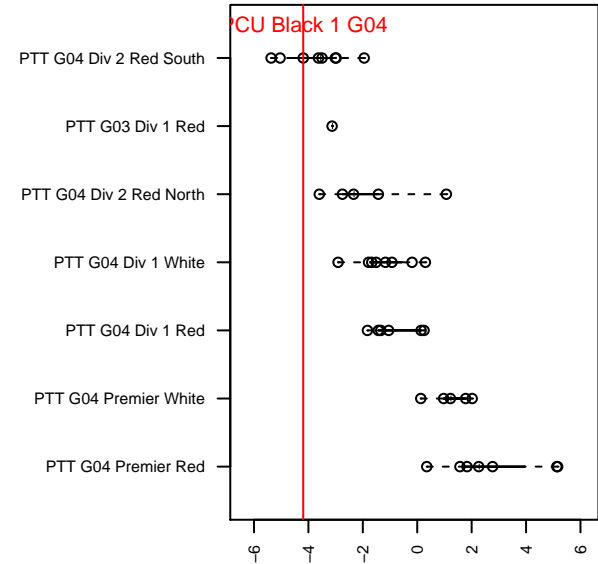

# PCU Black 1 G04

Portland City United SC  
 Portland, OR  
 G04 total strength=860  
 attack=1.25 defense=1.22  
 fall league = PTT G04 Div 2 Red South  
 spr league = Spr OYS G04 Div 2 White

alt names used:  
 PCU 04G Black  
 PCU 04G Black  
 PCU 04G Black

Venues played:  
 2017 PTT G04 Division 2 Red South  
 2017 OYS Founders Cup G04  
 2017 Spr OYS G04 Division 2 White

**PCU Black 1 G04**  
 Dots are actual minus expected GF (blue circles) and GA (red triangles).  
 Blue line is smoothed change in attack strength. Red is smoothed change in defense strength.

**attack and defense variance (black dot)  
relative to other teams  
and top 10 in region**

**attack and defense rating  
relative to others at age  
and all opponents in last 13 months**

**Performance relative to 13 month average**